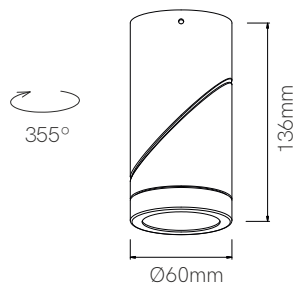

Plus

decorative lighting

Technical Data

Decorative cylindrical ceiling or wall lamp.

Light

LED with SWITCH technology in
2.700K / 3.200K / 4.000K.

Finishes

Matt white and black. Aluminium.