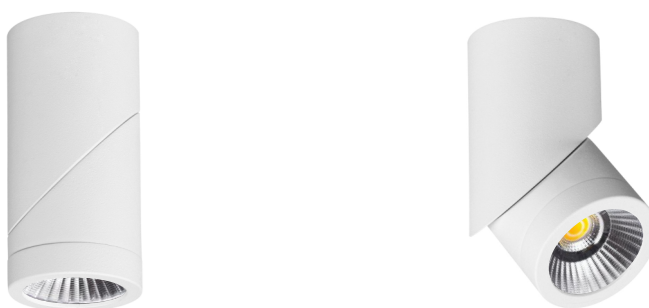

Plus

decorative lighting

Technical Data

Decorative cylindrical ceiling or wall lamp.

Light

LED with SWITCH technology in
2.700K / 3.200K / 4.000K.

Finishes

Matt white and black. Aluminium.

	Code	Color	Power	CCT	Lumens
Plus	4522	○ White	8W	2.700K/3.200K/4.000K	1.040 lm
	4523	● Black	8W	2.700K/3.200K/4.000K	1.040 lm